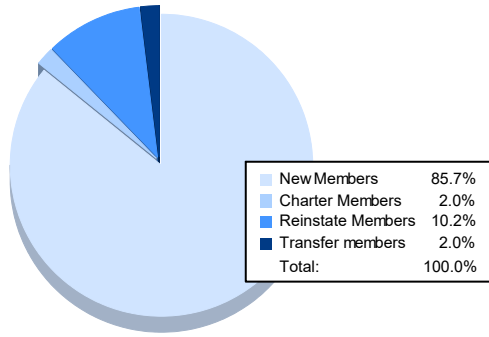

Year	New Clubs	Dropped Clubs	Gain/ Loss Clubs	New Members	Charter Members	Reinstate Members	Transfer Members	Total Member Added	Total Members Dropped	Gain/ Loss Members
2016-2017	1	1	0	63	20	4	8	95	80	15
2017-2018	0	0	0	87	1	5	4	97	131	-34
2018-2019	0	1	-1	81	0	2	6	89	136	-47
2019-2020	0	0	0	37	0	5	5	47	65	-18
2020-2021	0	1	-1	42	1	5	1	49	98	-49
<b>Average</b>	<b>0</b>	<b>1</b>	<b>0</b>	<b>62</b>	<b>4</b>	<b>4</b>	<b>5</b>	<b>75</b>	<b>102</b>	<b>-27</b>

### Membership Composition June 2021 Cumulative