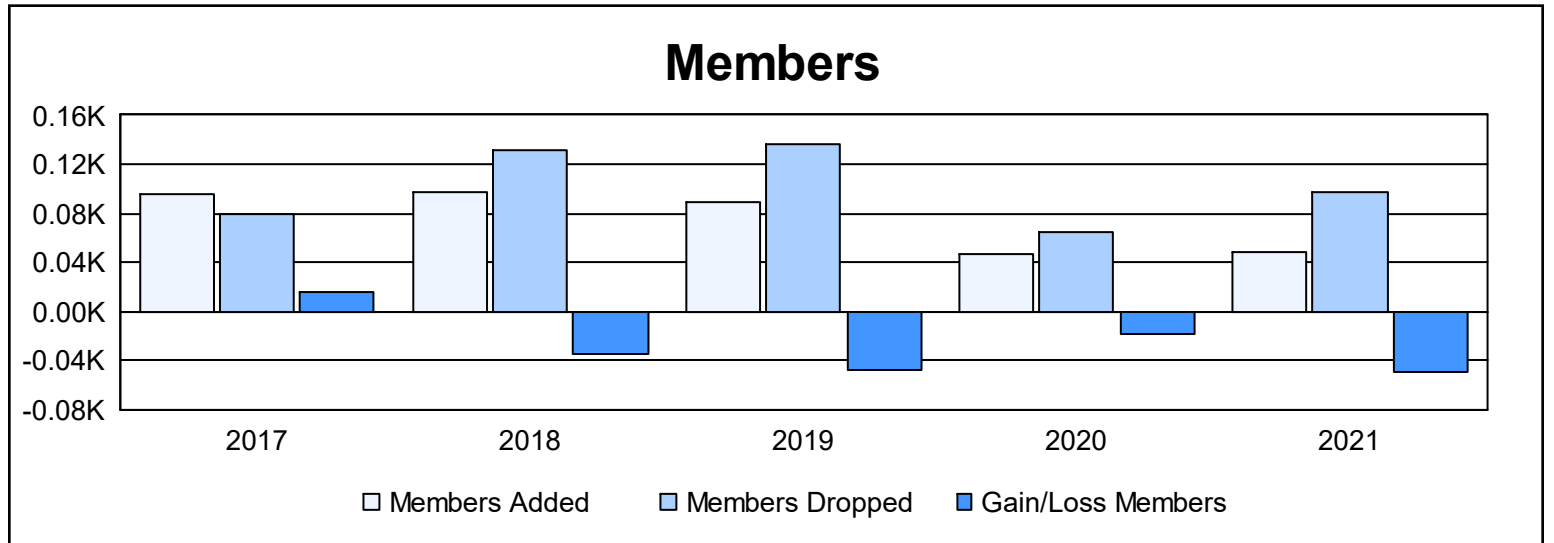

Year	New Clubs	Dropped Clubs	Gain/ Loss Clubs	New Members	Charter Members	Reinstate Members	Transfer Members	Total Member Added	Total Members Dropped	Gain/ Loss Members
2016-2017	1	1	0	63	20	4	8	95	80	15
2017-2018	0	0	0	87	1	5	4	97	131	-34
2018-2019	0	1	-1	81	0	2	6	89	136	-47
2019-2020	0	0	0	37	0	5	5	47	65	-18
2020-2021	0	1	-1	42	1	5	1	49	98	-49
<b>Average</b>	<b>0</b>	<b>1</b>	<b>0</b>	<b>62</b>	<b>4</b>	<b>4</b>	<b>5</b>	<b>75</b>	<b>102</b>	<b>-27</b>

### Membership Composition June 2021 Cumulative