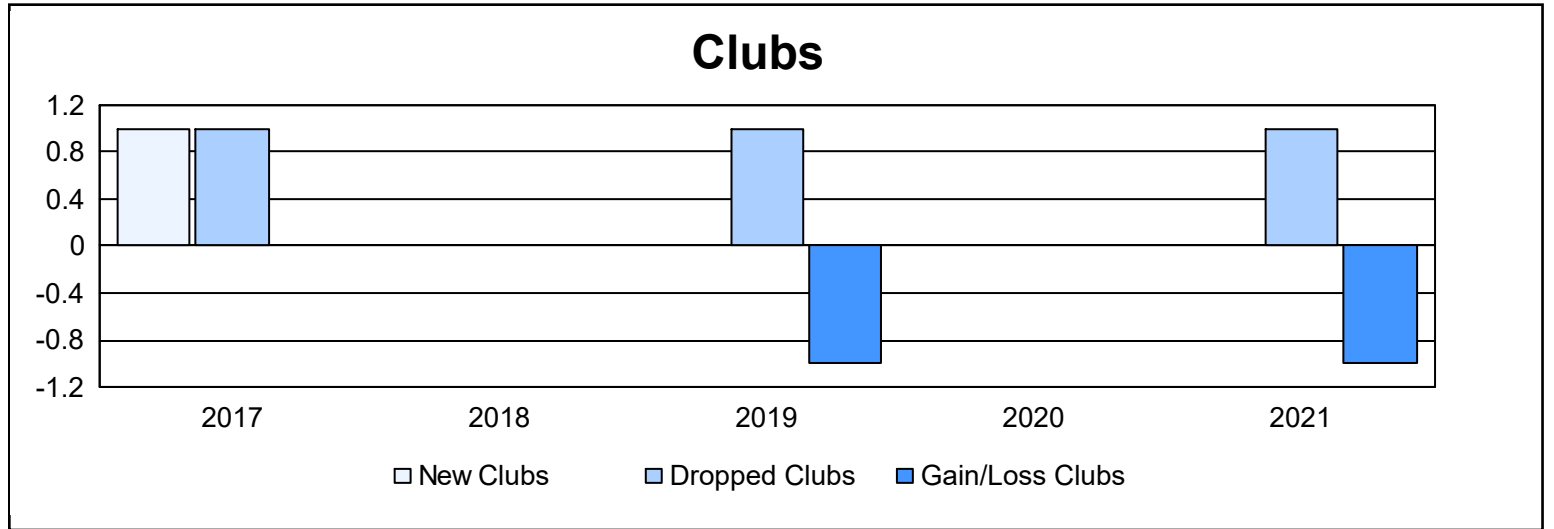

Year	New Clubs	Dropped Clubs	Gain/ Loss Clubs	New Members	Charter Members	Reinstate Members	Transfer Members	Total Member Added	Total Members Dropped	Gain/ Loss Members
2016-2017	1	1	0	63	20	4	8	95	80	15
2017-2018	0	0	0	87	1	5	4	97	131	-34
2018-2019	0	1	-1	81	0	2	6	89	136	-47
2019-2020	0	0	0	37	0	5	5	47	65	-18
2020-2021	0	1	-1	42	1	5	1	49	98	-49
<b>Average</b>	<b>0</b>	<b>1</b>	<b>0</b>	<b>62</b>	<b>4</b>	<b>4</b>	<b>5</b>	<b>75</b>	<b>102</b>	<b>-27</b>

### Membership Composition June 2021 Cumulative